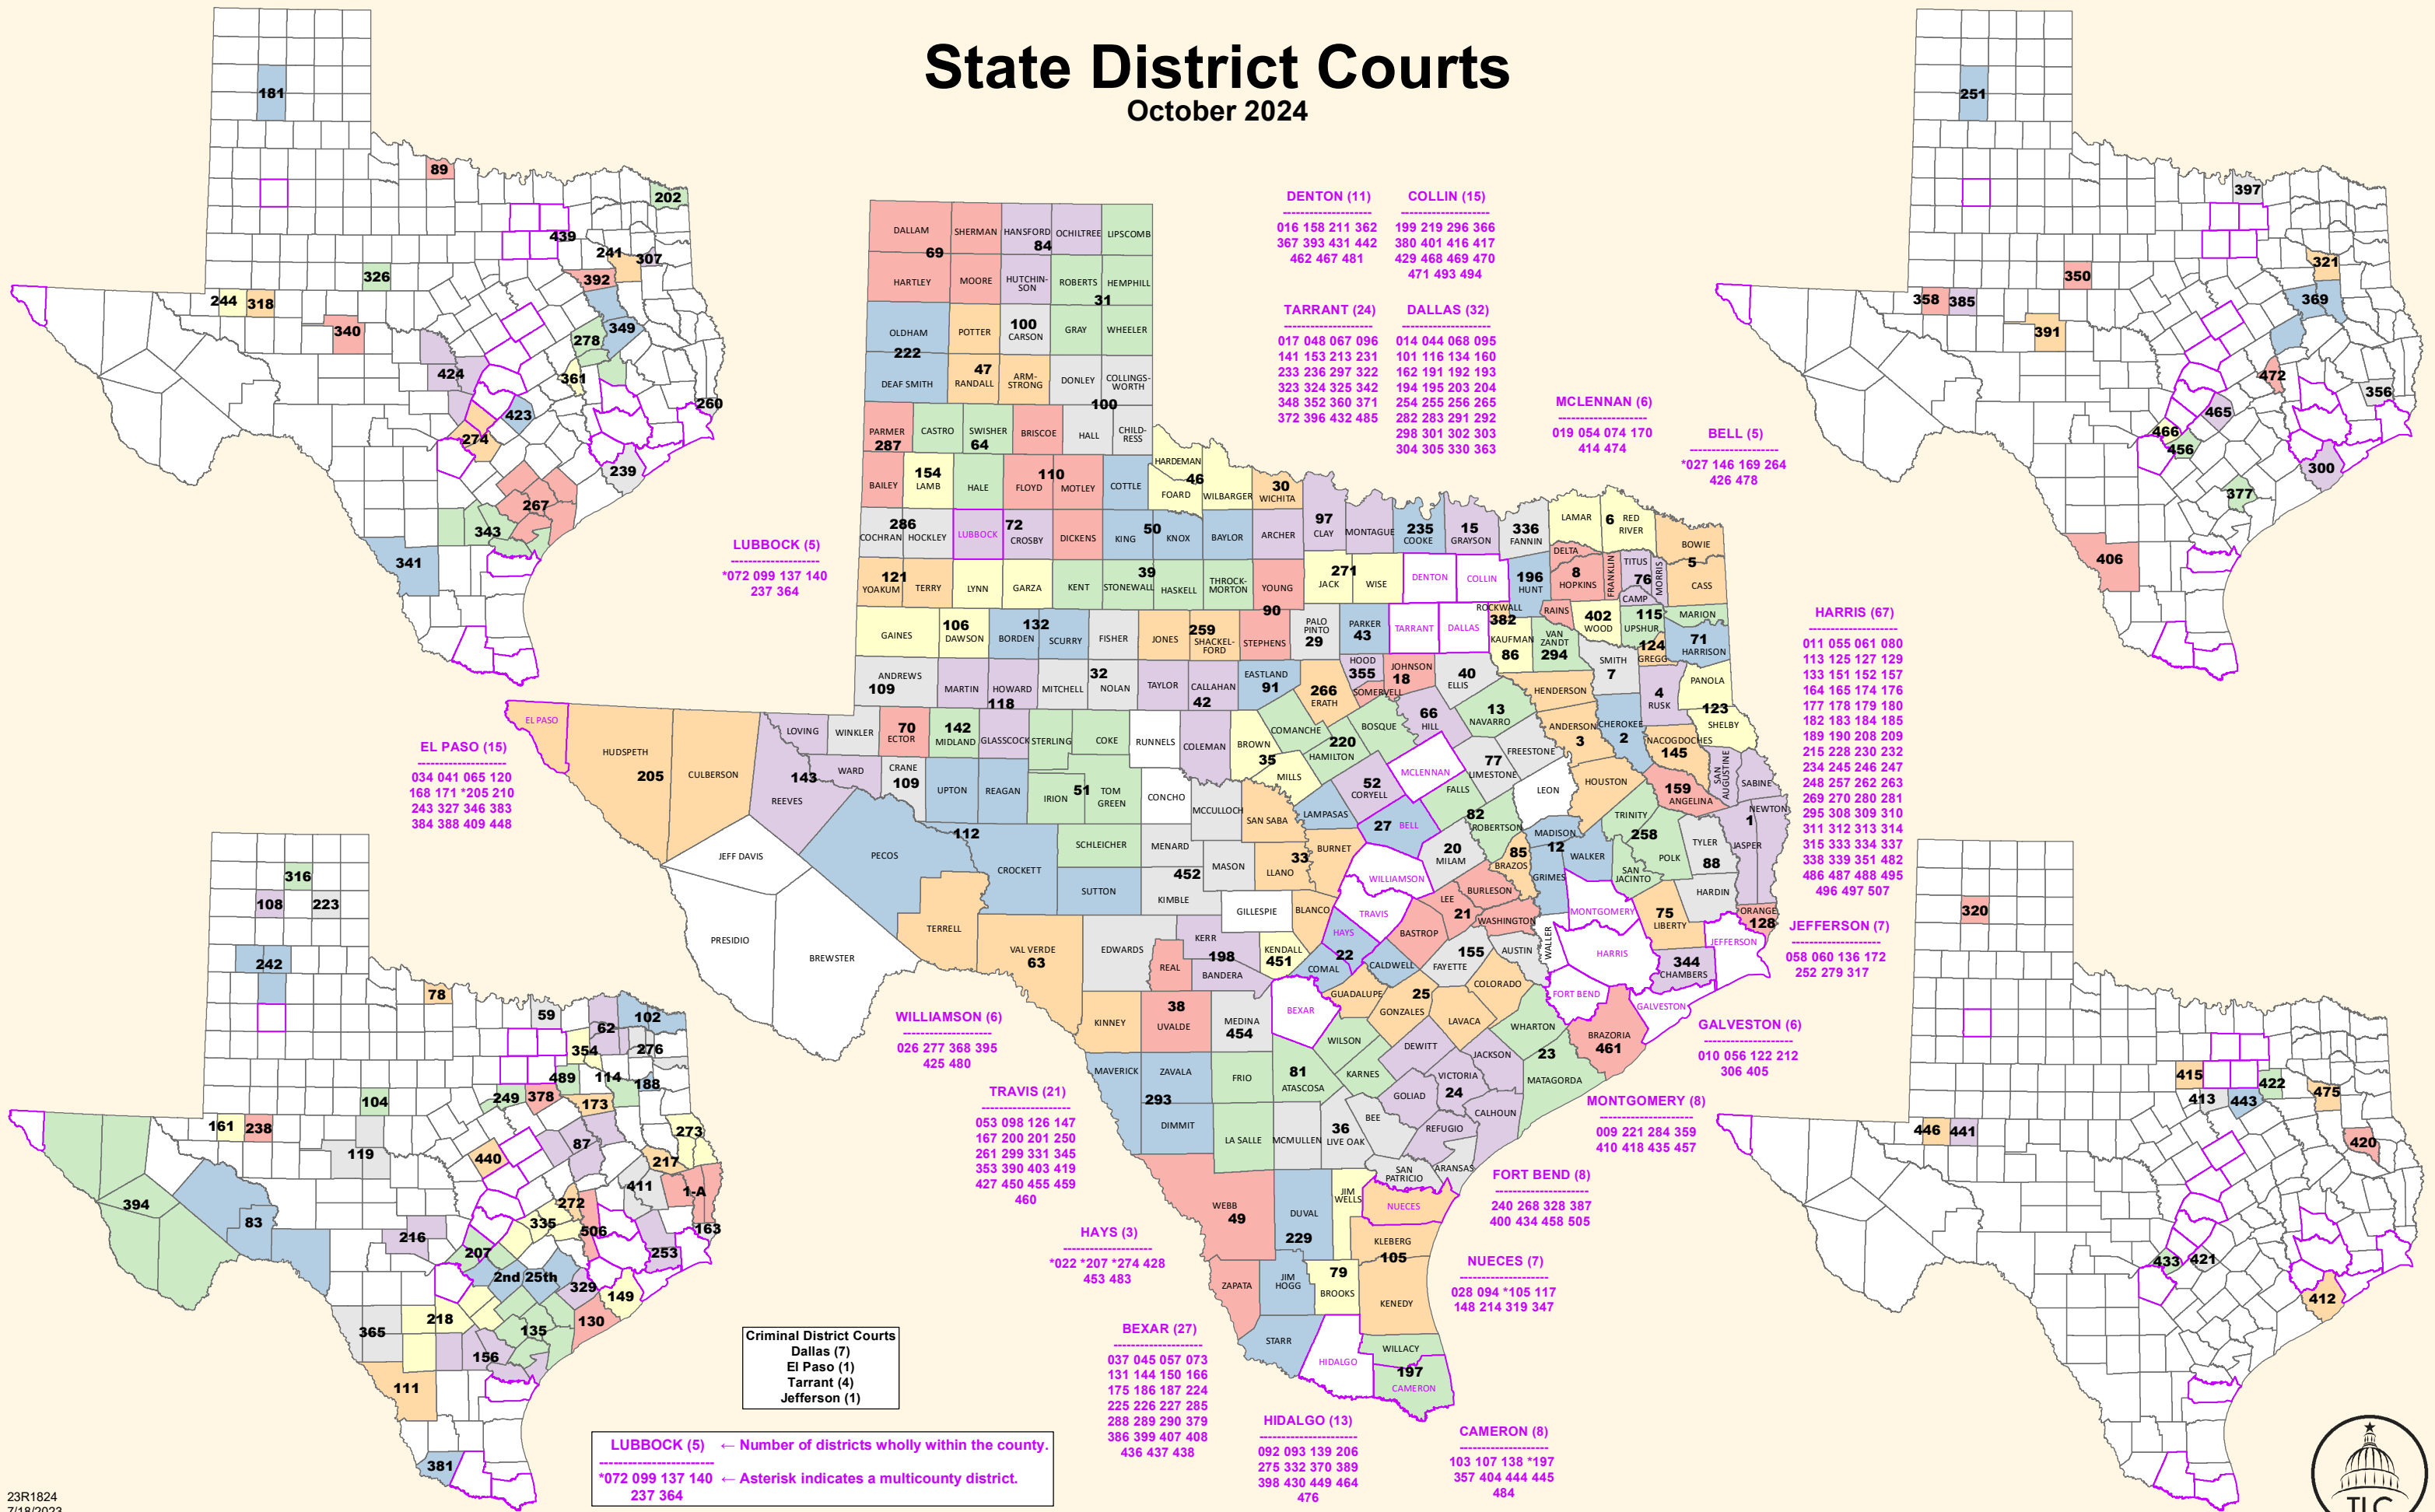

State District Courts

October 2024

State District Courts by County (October 2024)

ANDERSON (57,922)
*003, *087, *349, *369
ANDREWS (18,610)
*109
ANGELINA (86,395)
159, 217
ARANSAS (23,830)
*036, *156, *343
ARCHER (8,560)
*097
ARMSTRONG (1,848)
*047
ATASCOSA (48,981)
*081, *218
AUSTIN (30,167)
*155
BAILEY (6,904)
*287
BANDERA (20,851)
*198
BASTROP (97,216)
*021, *335, 423, 465
BAYLOR (3,465)
*050
BEE (31,047)
*036, *156, *343
BELL (370,647)
*027, 146, 169, 264, 426, 478
BEXAR (2,009,324)
037, 045, 057, 073, 131, 144,
150, 166, 175, 186, 187, 224,
225, 226, 227, 285, 288, 289,
290, 379, 386, 399, 407, 408,
436, 437, 438
BLANCO (11,374)
*033, *424
BORDEN (631)
*132
BOSQUE (18,235)
*220
BOWIE (92,893)
*005, *102, 202
BRAZORIA (372,031)
149, 239, 300, 412, 461
BRAZOS (233,849)
085, 272, 361, 472
BREWSTER (9,546)
*394
BRISCOE (1,435)
*110
BROOKS (7,076)
*079
BROWN (38,095)
*035
BURLESON (17,642)
*021, *335
BURNET (49,130)
*033, *424

NACOGDOCHES (64,653)
145, 420
NAVARRO (52,624)
013
NEWTON (12,217)
*001, *001-A
NOLAN (14,738)
*032
NUECES (353,178)
028, 094, *105, 117, 148, 214,
319, 347

OCHILTREE (10,015)
*084
OLDHAM (1,758)
*222
ORANGE (84,808)
128, 163, 260
PALO PINTO (28,409)
029
PANOLA (22,491)
*123
PARKER (148,222)
043, 415
PARMER (9,869)
*287
PECOS (15,193)
*083, *112
POLK (50,123)
*258, *411
POTTER (118,525)
*047, 108, *181, *251, 320
PRESIDIO (6,131)
*394

TARRANT (2,110,640)
017, 048, 067, 096, 141,
153, 213, 231, 233, 236, 297,
322, 323, 324, 325, 342, 348,
352, 360, 371, 372, 396, 432,
485
TAYLOR (143,208)
*042, 104, 326, 350
TERRELL (760)
*063, *083
TERRY (11,831)
*121
THROCKMORTON (1,440)
*039
TITUS (31,247)
*076, *276
TOM GREEN (120,003)
*051, *119, 340, 391
TRAVIS (1,290,188)
053, 098, 126, 147, 167, 200,