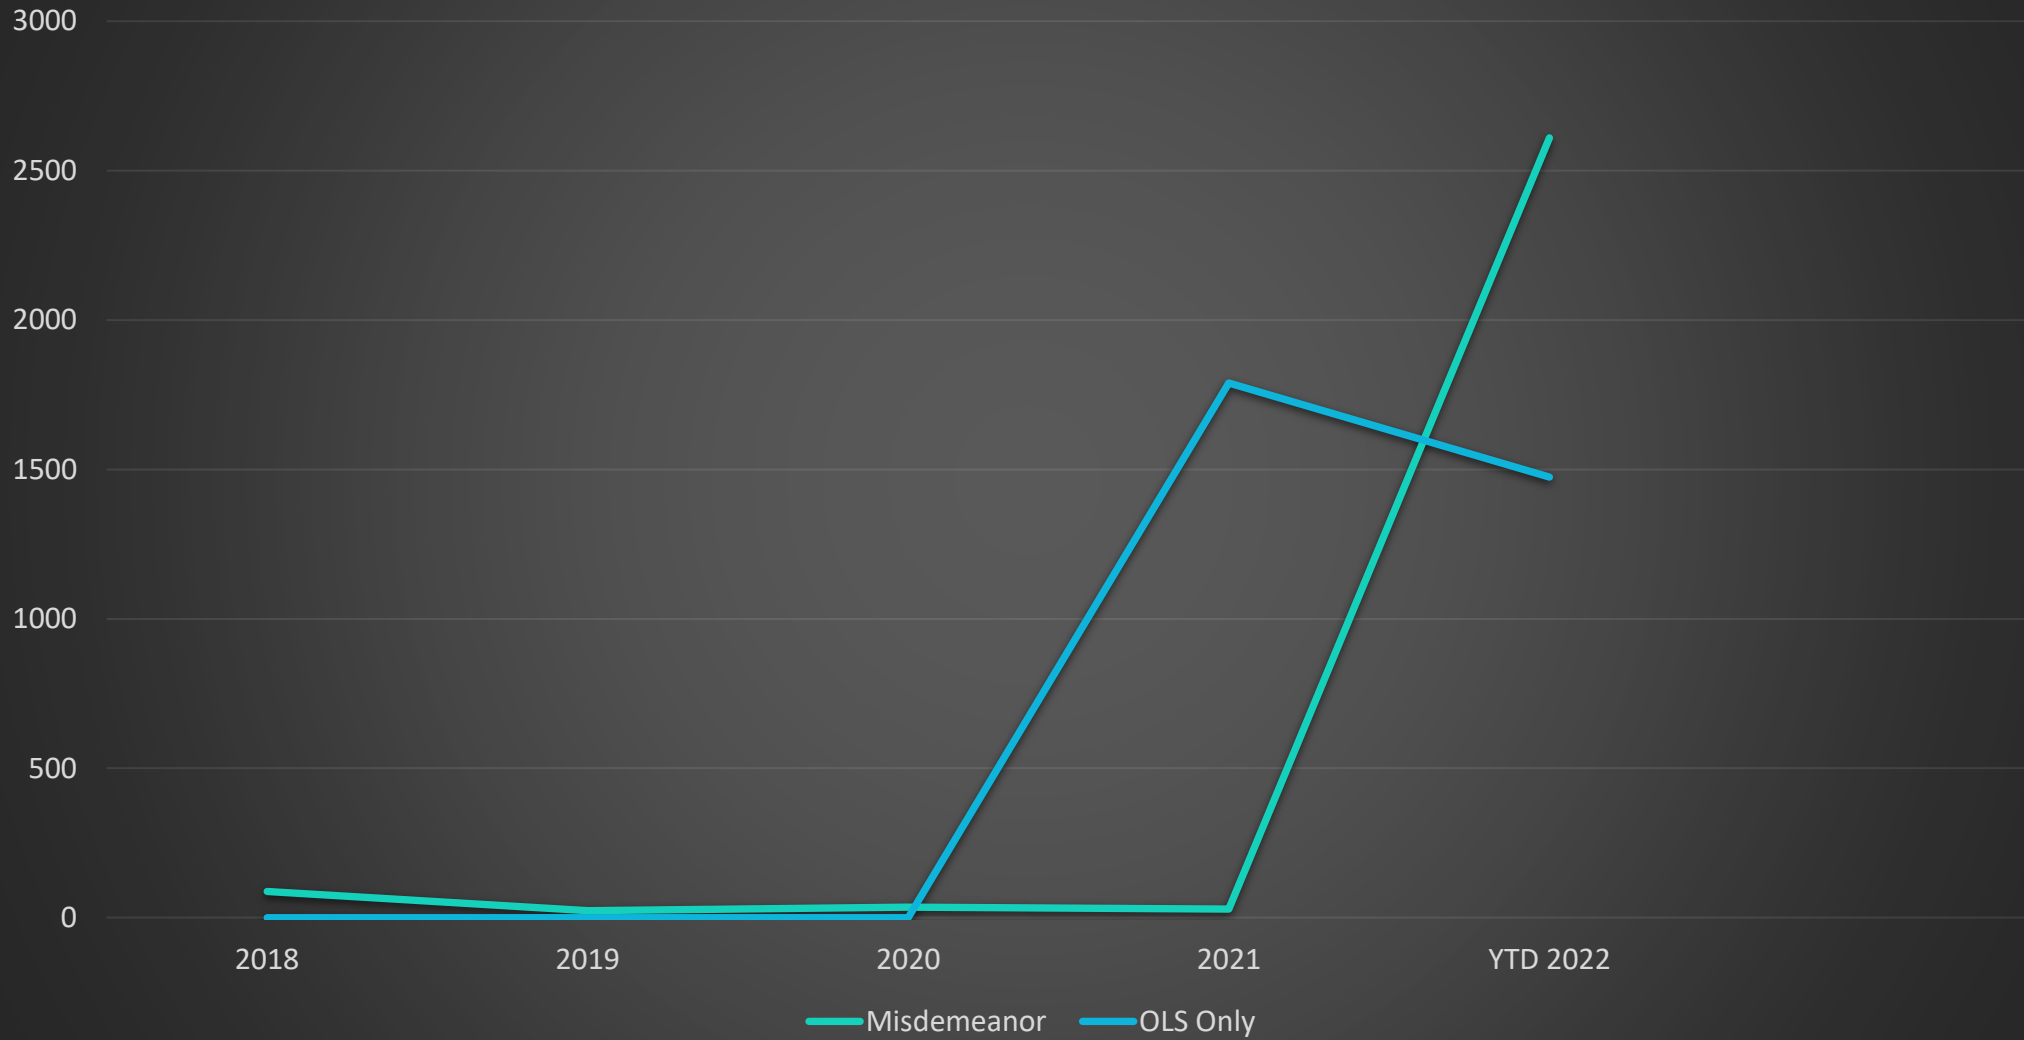

HISTORICAL
CRIMINAL
COURT ACTIVITY
& OLS IMPACT

229th District Court (Jim Hogg)

63rd District Court (Kinney)

63rd & 83rd District Court (Val Verde)

293rd & 365th District Court (Maverick)

Kinney County Court

Jim Hogg County Court

Maverick County Court

Val Verde County Court-at-Law

District Court Felony Cases

	2018	2019	2020	2021	YTD 2022
Jim Hogg	2	17	1	108	57
OLS Jim Hogg	0	0	0	0	41
Kinney	25	55	64	104	Not Reported
OLS Kinney	0	0	0	142	884
Maverick	179	155	118	171	96
OLS Maverick	0	0	0	0	64
Val Verde	391	394	326	370	224
OLS Val Verde	0	0	0	57	200