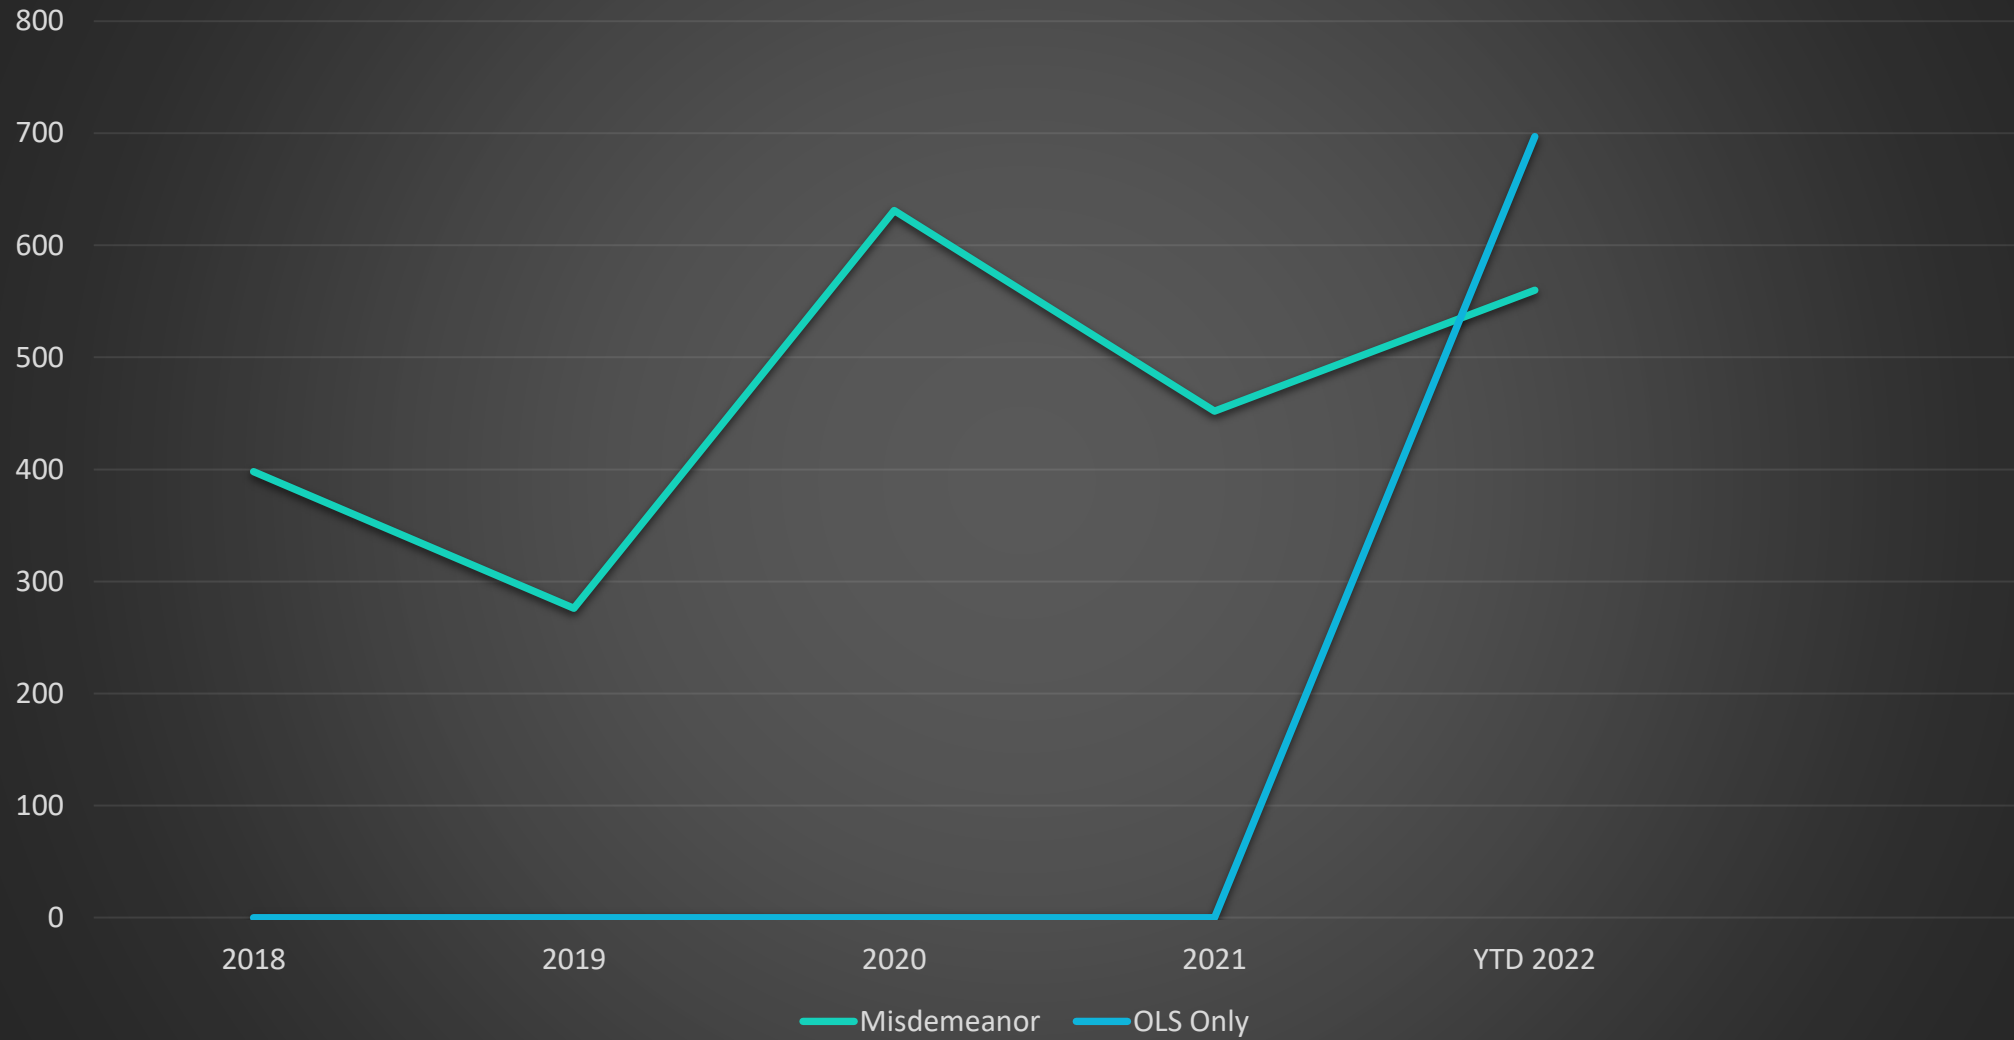

Maverick County Court