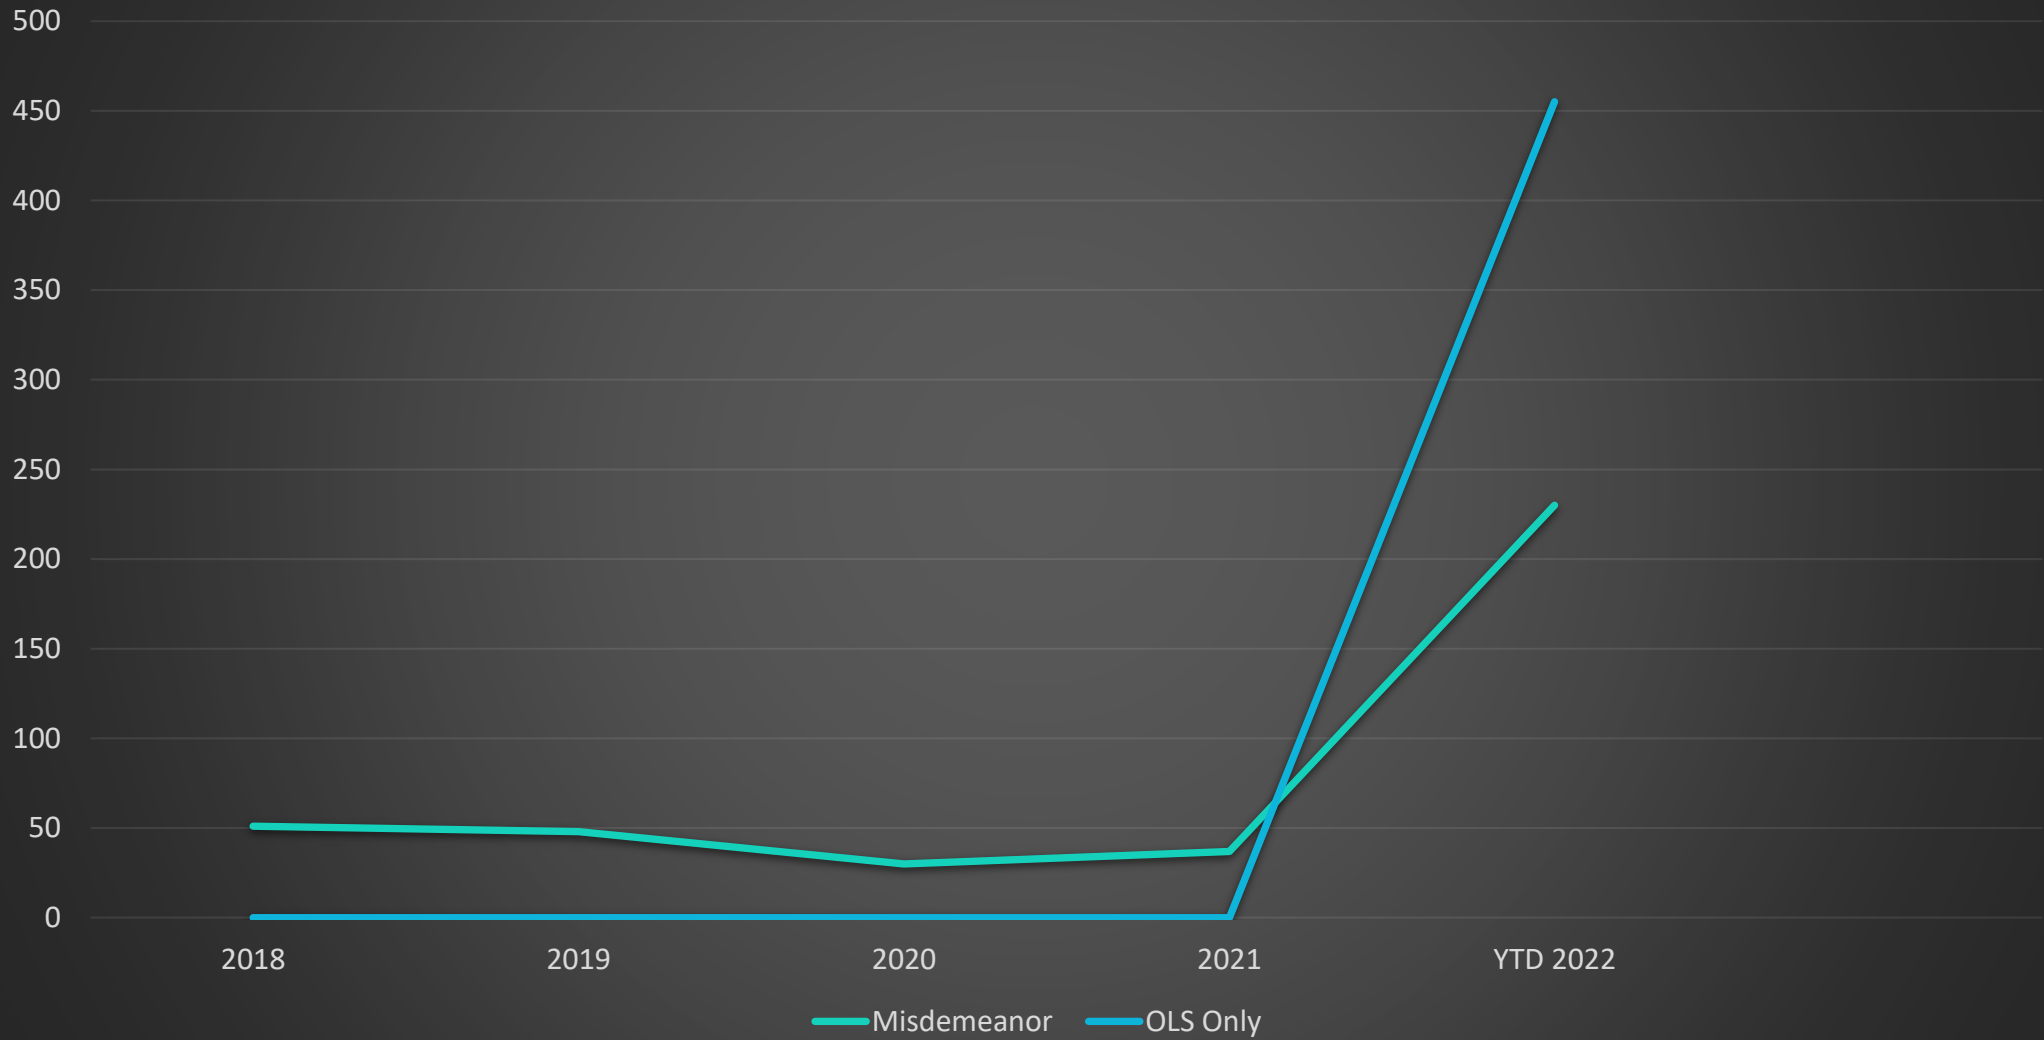

HISTORICAL
CRIMINAL
COURT ACTIVITY
& OLS IMPACT

229th District Court (Jim Hogg)

63rd District Court (Kinney)

63rd & 83rd District Court (Val Verde)

293rd & 365th District Court (Maverick)

Kinney County Court

Jim Hogg County Court

Maverick County Court

Val Verde County Court-at-Law

District Court Felony Cases

	2018	2019	2020	2021	YTD 2022
Jim Hogg	2	17	1	108	57
OLS Jim Hogg	0	0	0	0	41
Kinney	25	55	64	104	Not Reported
OLS Kinney	0	0	0	142	884
Maverick	179	155	118	171	96
OLS Maverick	0	0	0	0	64
Val Verde	391	394	326	370	224
OLS Val Verde	0	0	0	57	200