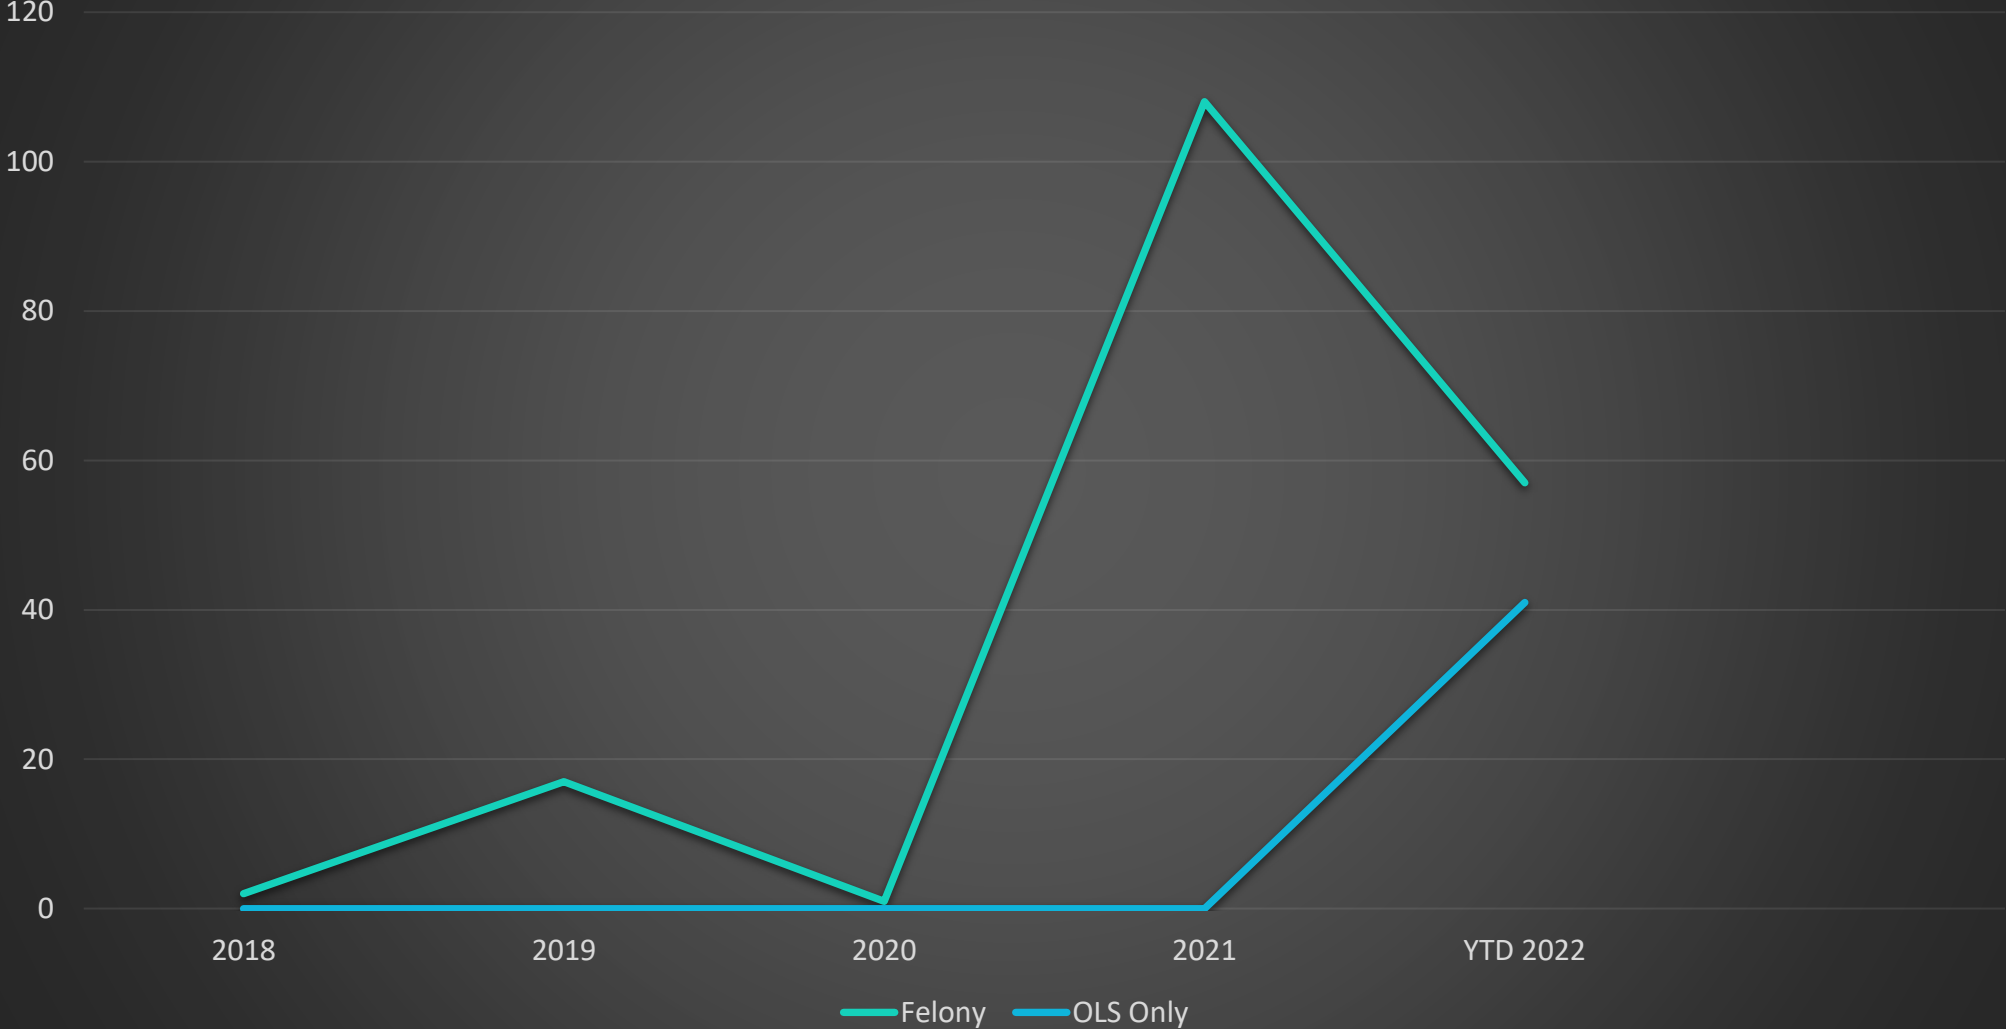

HISTORICAL
CRIMINAL
COURT ACTIVITY
& OLS IMPACT

229th District Court (Jim Hogg)

63rd District Court (Kinney)

63rd & 83rd District Court (Val Verde)

293rd & 365th District Court (Maverick)

Kinney County Court

Jim Hogg County Court

Maverick County Court

Val Verde County Court-at-Law

District Court Felony Cases

	2018	2019	2020	2021	YTD 2022
Jim Hogg	2	17	1	108	57
OLS Jim Hogg	0	0	0	0	41
Kinney	25	55	64	104	Not Reported
OLS Kinney	0	0	0	142	884
Maverick	179	155	118	171	96
OLS Maverick	0	0	0	0	64
Val Verde	391	394	326	370	224
OLS Val Verde	0	0	0	57	200