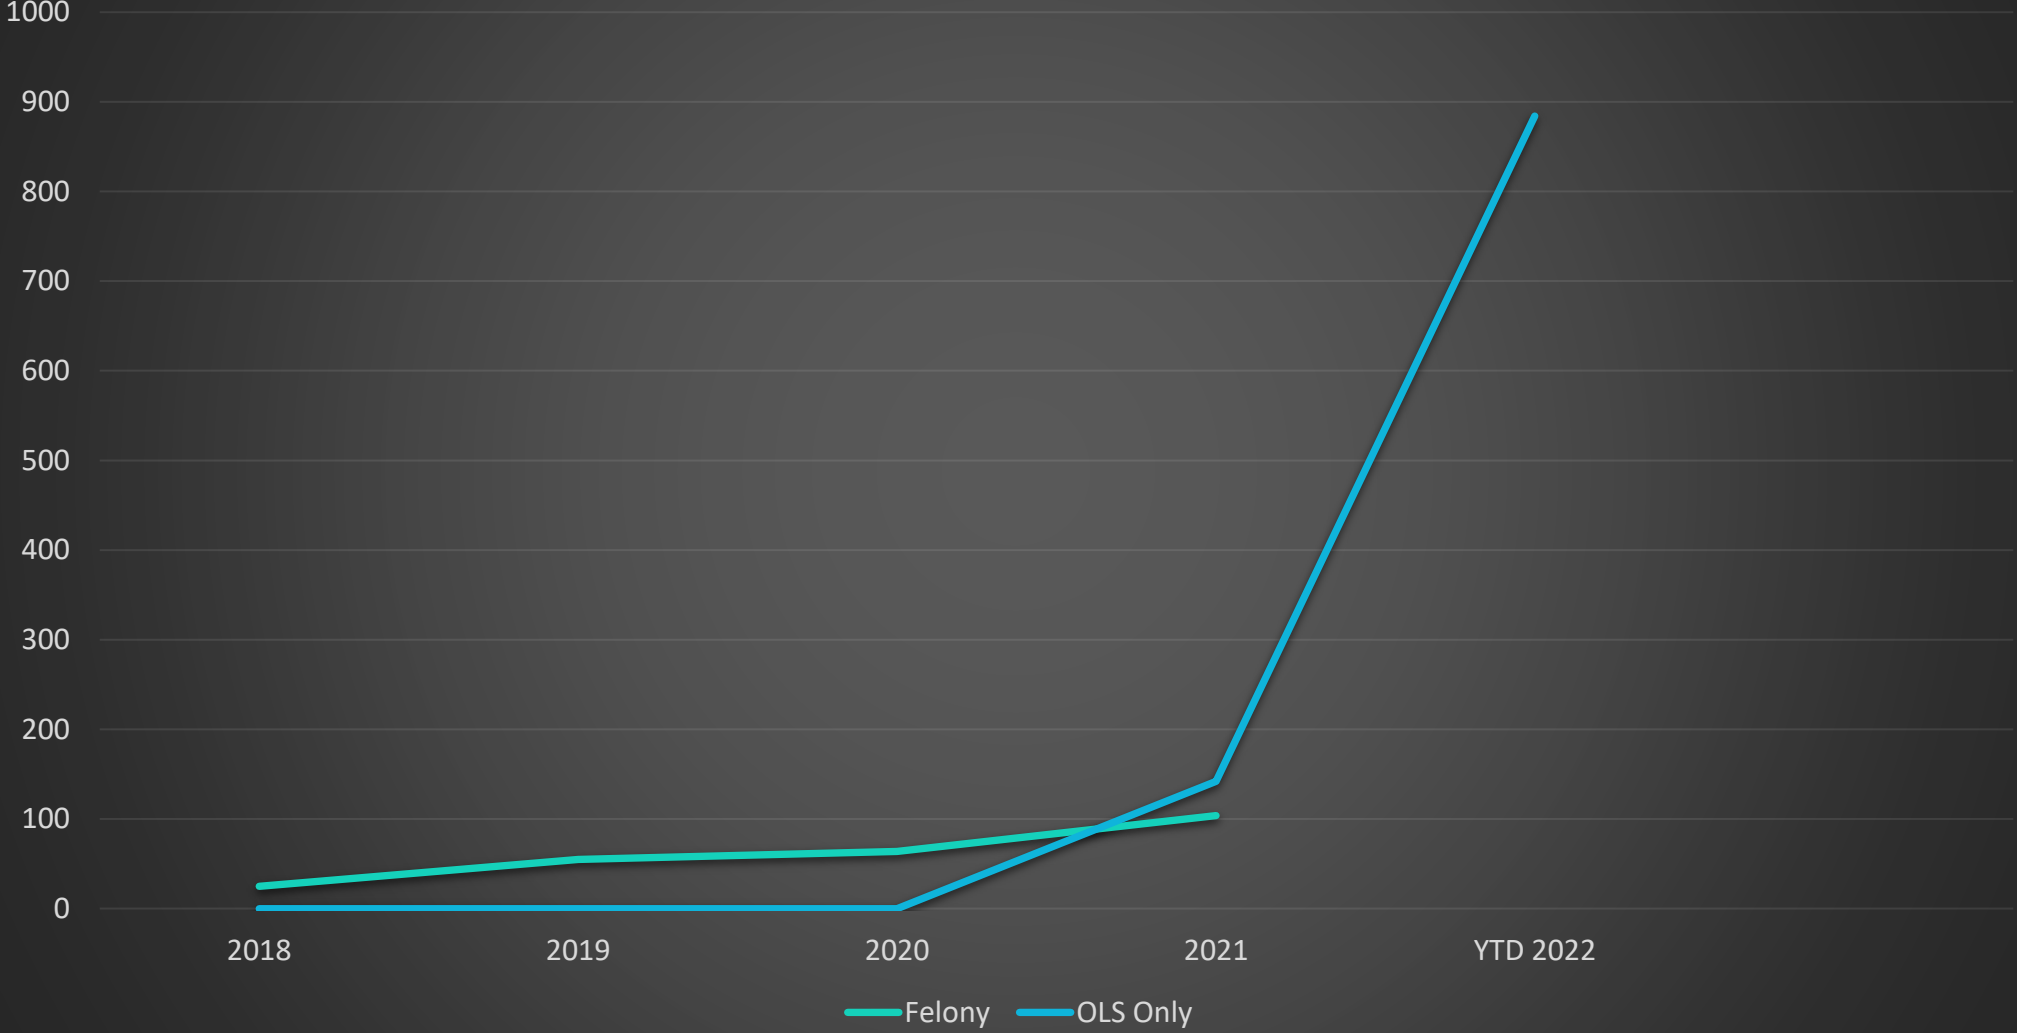

HISTORICAL
CRIMINAL
COURT ACTIVITY
& OLS IMPACT

229th District Court (Jim Hogg)

63rd District Court (Kinney)

63rd & 83rd District Court (Val Verde)

293rd & 365th District Court (Maverick)

Kinney County Court