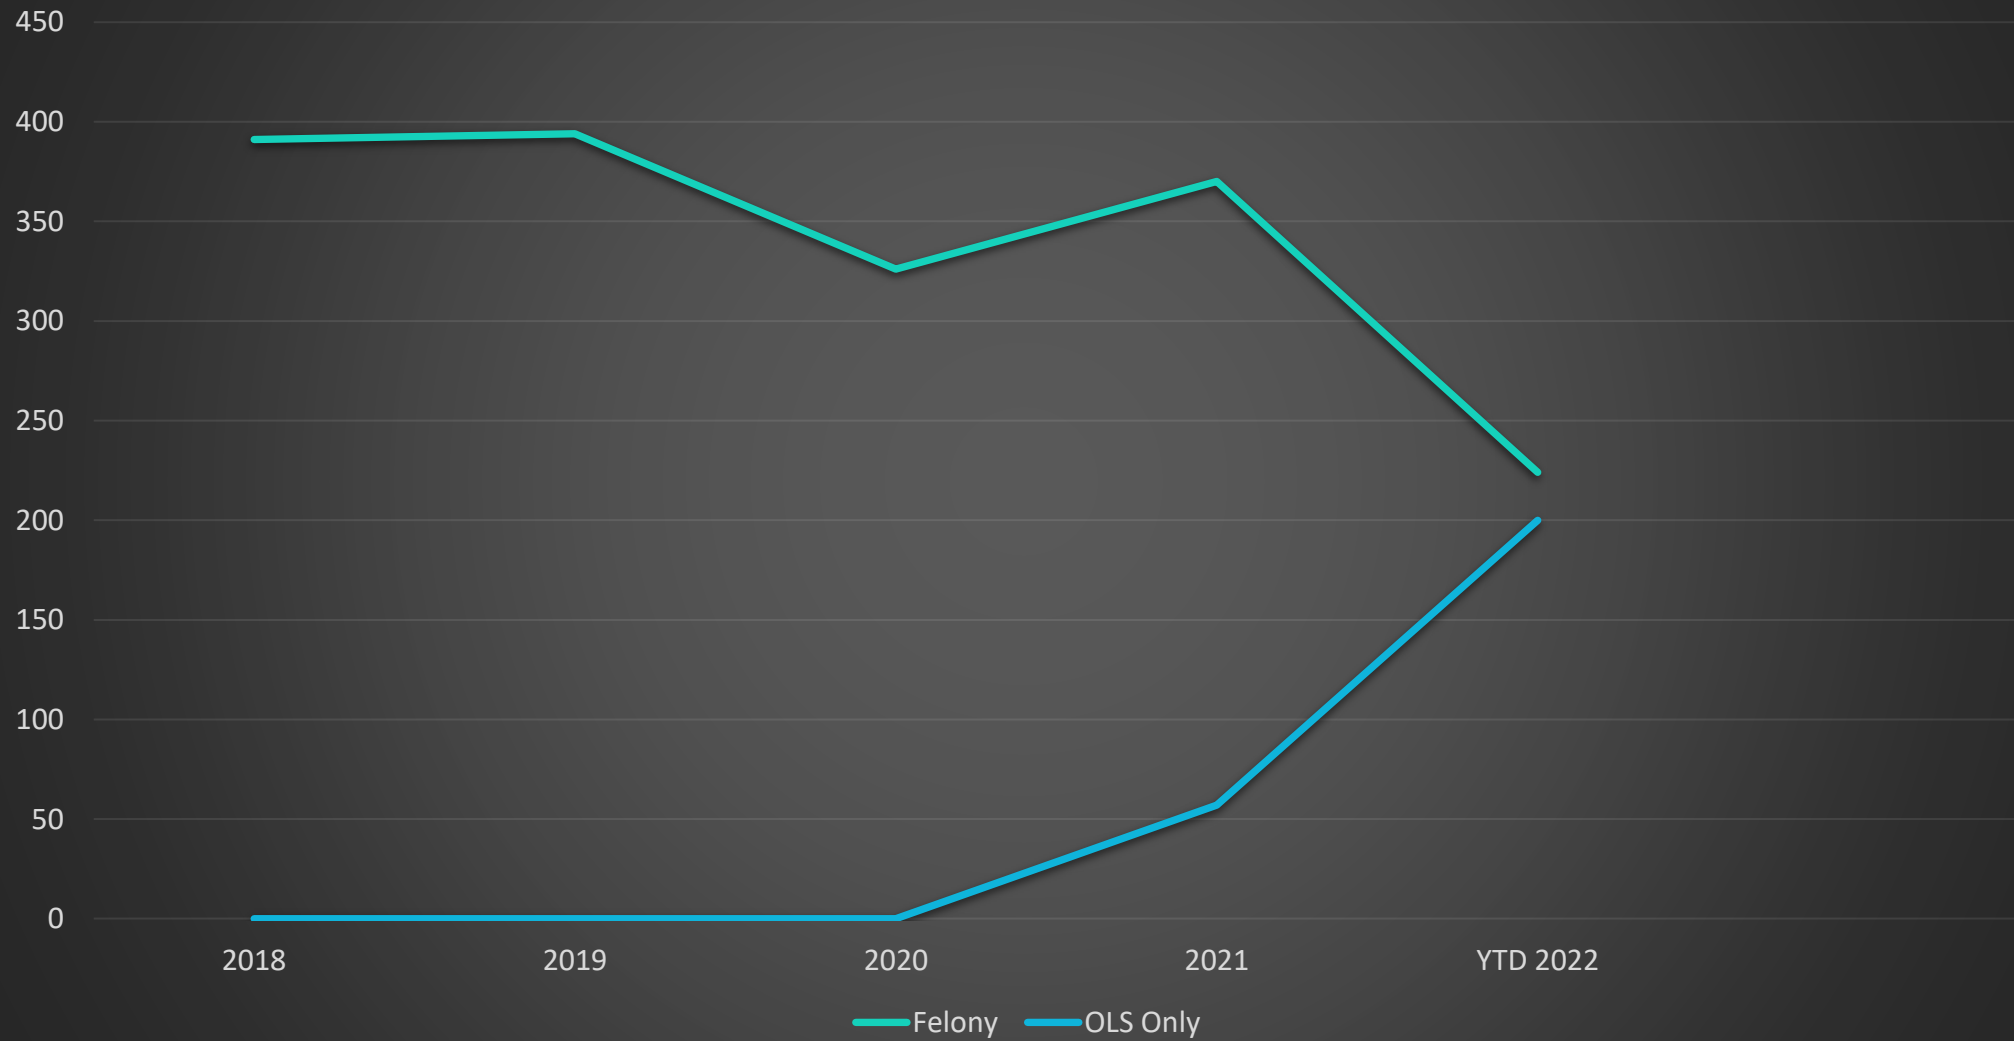

HISTORICAL
CRIMINAL
COURT ACTIVITY
& OLS IMPACT

229th District Court (Jim Hogg)

63rd District Court (Kinney)

63rd & 83rd District Court (Val Verde)

293rd & 365th District Court (Maverick)

Kinney County Court