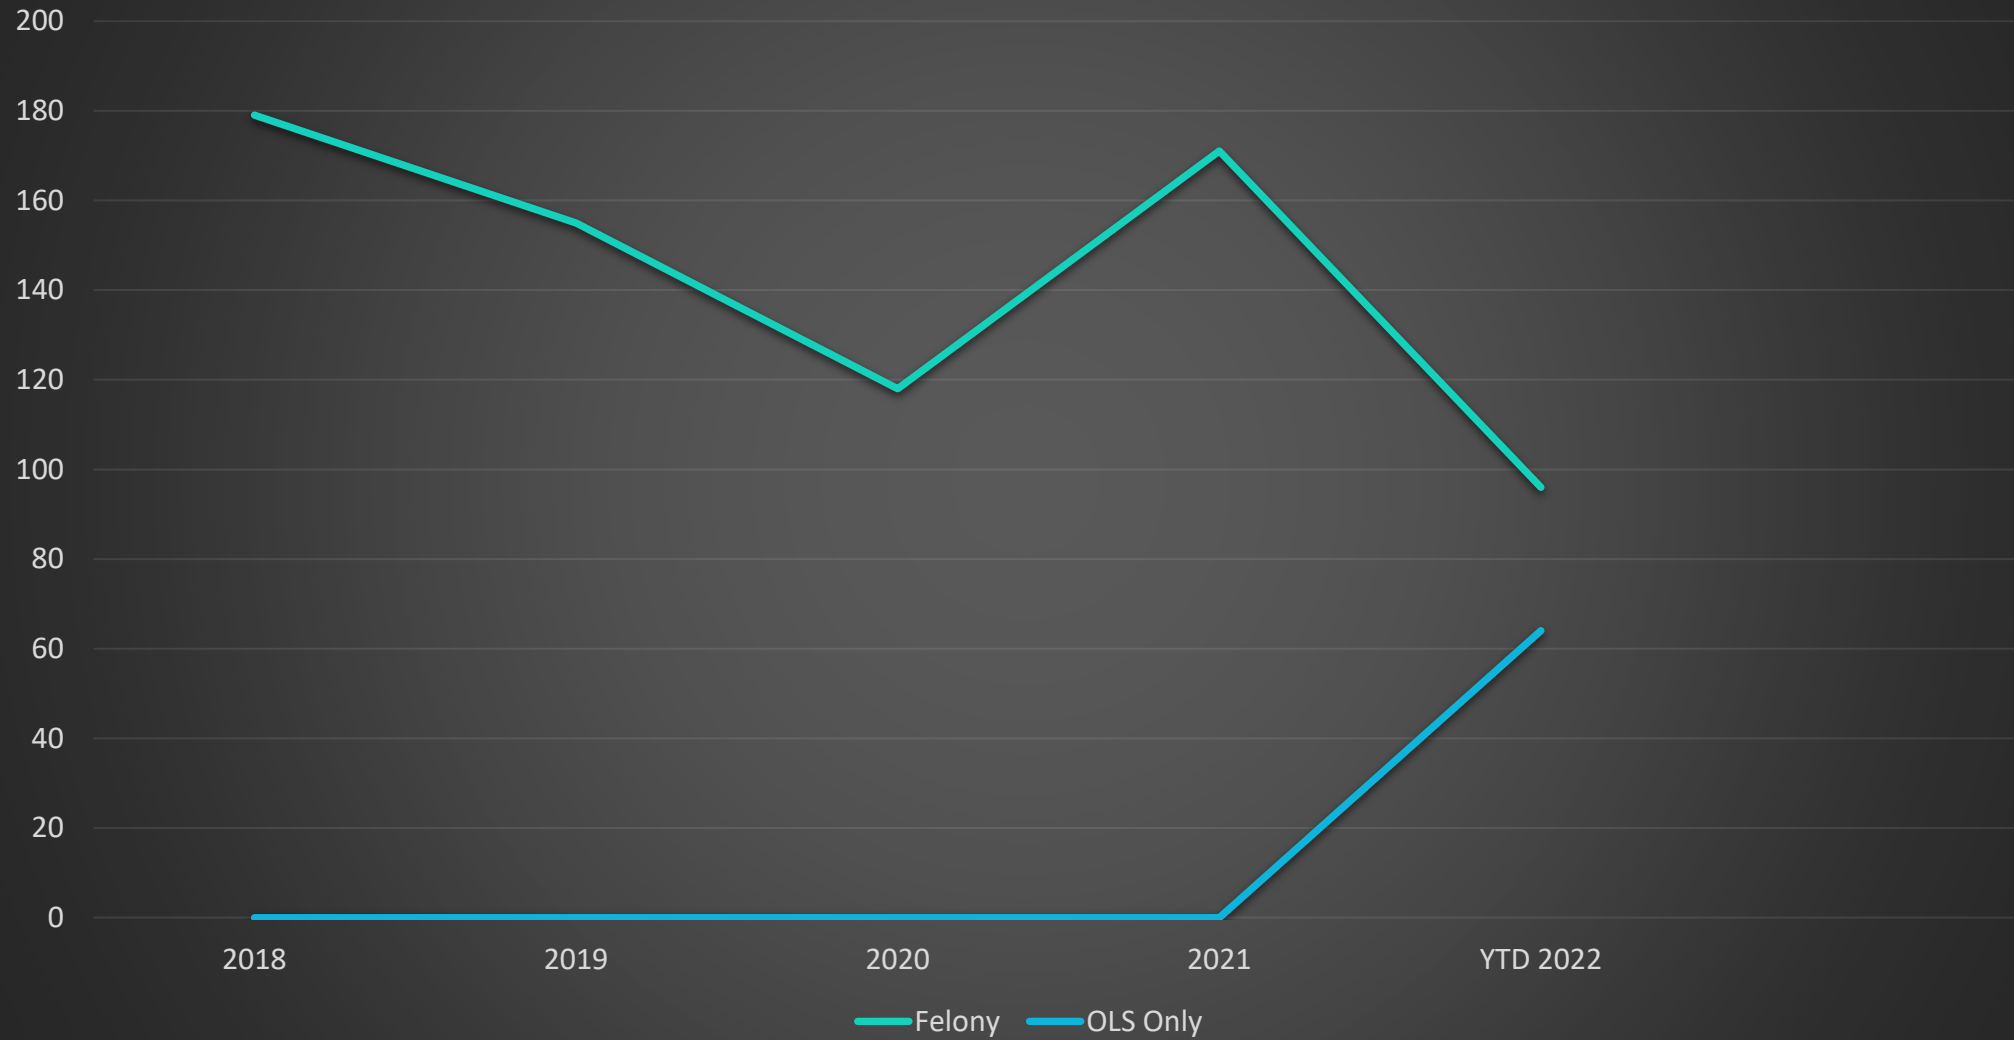

HISTORICAL
CRIMINAL
COURT ACTIVITY
& OLS IMPACT

229th District Court (Jim Hogg)

63rd District Court (Kinney)

63rd & 83rd District Court (Val Verde)

293rd & 365th District Court (Maverick)

Kinney County Court

Jim Hogg County Court

Maverick County Court

Val Verde County Court-at-Law

District Court Felony Cases

	2018	2019	2020	2021	YTD 2022
Jim Hogg	2	17	1	108	57
OLS Jim Hogg	0	0	0	0	41
Kinney	25	55	64	104	Not Reported
OLS Kinney	0	0	0	142	884
Maverick	179	155	118	171	96
OLS Maverick	0	0	0	0	64
Val Verde	391	394	326	370	224
OLS Val Verde	0	0	0	57	200