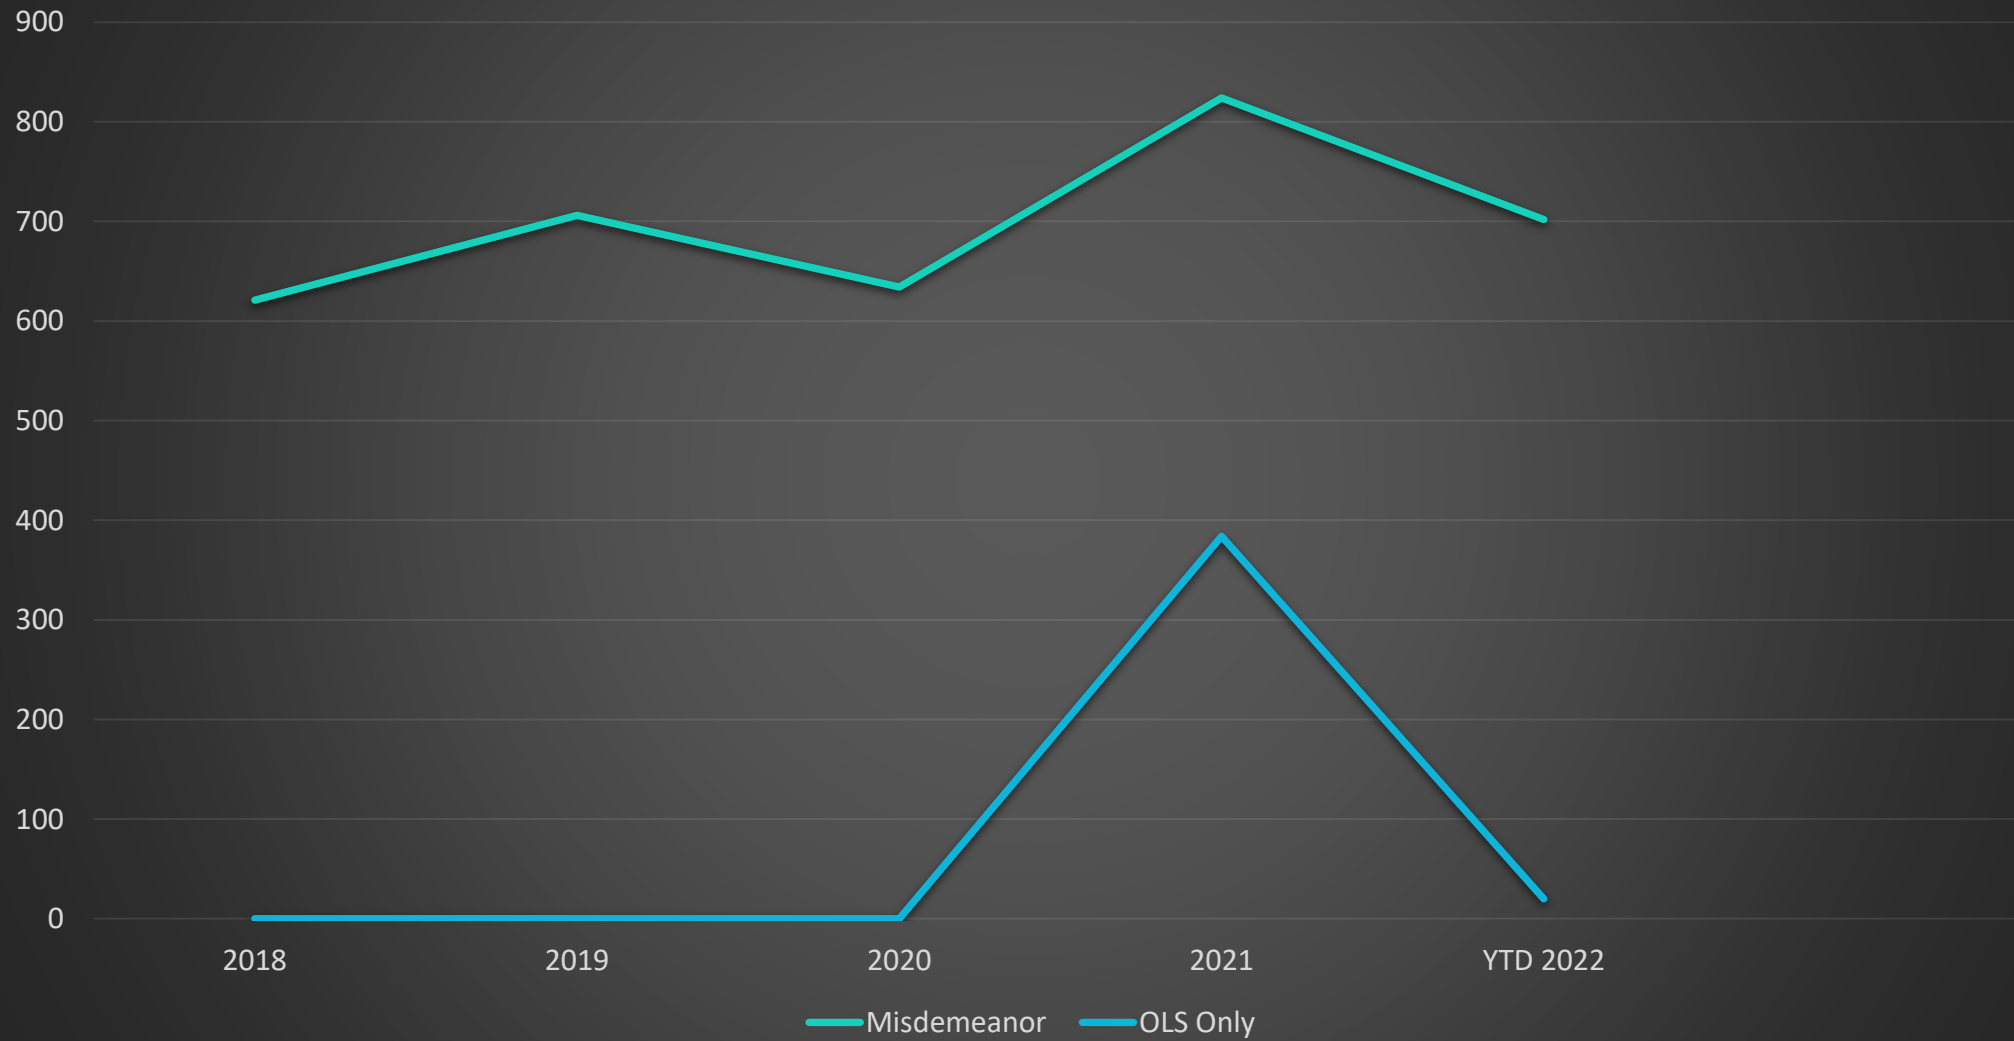

HISTORICAL
CRIMINAL
COURT ACTIVITY
& OLS IMPACT

229th District Court (Jim Hogg)

63rd District Court (Kinney)

63rd & 83rd District Court (Val Verde)

293rd & 365th District Court (Maverick)

Kinney County Court

Jim Hogg County Court

Maverick County Court

Val Verde County Court-at-Law

District Court Felony Cases

	2018	2019	2020	2021	YTD 2022
Jim Hogg	2	17	1	108	57
OLS Jim Hogg	0	0	0	0	41
Kinney	25	55	64	104	Not Reported
OLS Kinney	0	0	0	142	884
Maverick	179	155	118	171	96
OLS Maverick	0	0	0	0	64
Val Verde	391	394	326	370	224
OLS Val Verde	0	0	0	57	200